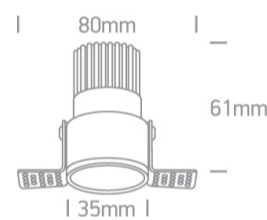

## 10103BTR/W/W

3W Recessed Trimless Dark Light LED spot with white ring and white reflector, IP20.

Requires 350mA driver.

Complies with standard EN60598-1 and any other specific standards.

### Dimensions

### Physical Specification

Item Group	02 Recessed Spots Fixed LED
Family	The Trimless Mini Range Aluminium
Order Code	10103BTR/W/W
Colour	White
Material	Aluminium
Shape	Circular

Height	61mm
Diameter	35mm
Cutout Hole Diameter	40mm
Recessed trimless ceiling	Yes
Depth Required	80mm
Indoor	Yes
Adjustable	No

## Illumination Data

Colour Temperature	3000K
Lumen Output	240lm
Light Efficiency	80lm/W
CRI	90
Beam Angle	36°
Illumination Diagram	
Dark Light	Yes