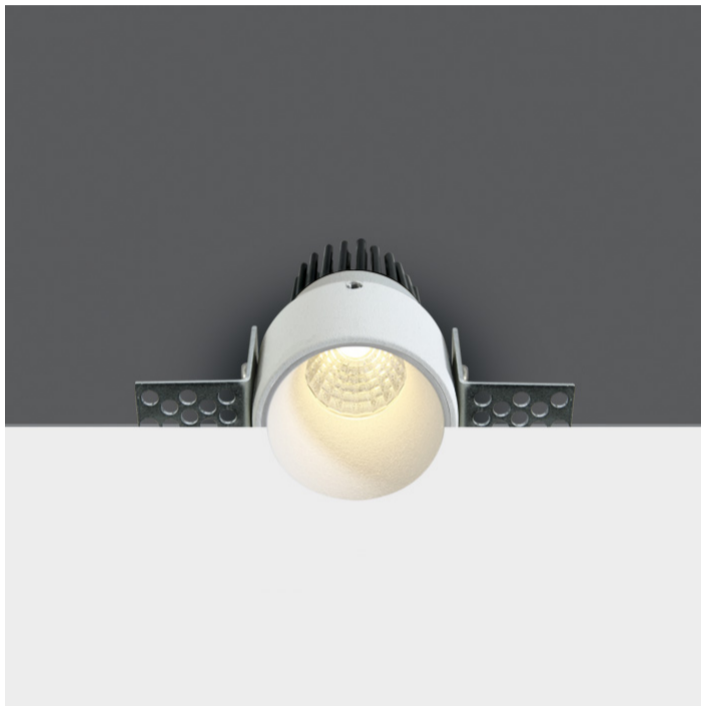

02 Recessed Spots Fixed LED>The Trimless Mini Range Aluminium

## 10103BTR/W/W

3W Recessed Trimless Dark Light LED spot with white ring and white reflector, IP20.

Requires 350mA driver.

Complies with standard EN60598-1 and any other specific standards.

### Physical Specification

Item Group	02 Recessed Spots Fixed LED
Family	The Trimless Mini Range Aluminium
Order Code	10103BTR/W/W
Colour	White
Material	Aluminium
Shape	Circular

Height	61mm
Diameter	35mm
Cutout Hole Diameter	40mm
Recessed trimless ceiling	Yes
Depth Required	80mm
Indoor	Yes
Adjustable	No