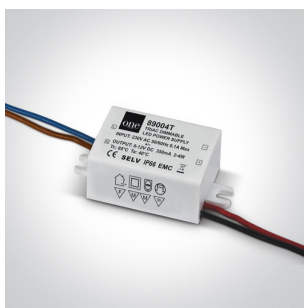

02 Recessed Spots Fixed LED>The 3W Dark Light Range

10103E/W/B/W

3W Recessed Dark Light LED spot IP20.

Requires 350mA driver.

Complies with standard EN60598-1 and any other specific standards.

Downloads

Dimensions

Gallery

Must be ordered separately

89004

Related items

89004T

Physical Specification

Item Group	02 Recessed Spots Fixed LED
Family	The 3W Dark Light Range
Order Code	10103E/W/B/W
Colour	White-Black
Material	Aluminium
Shape	Circular
Height	52mm
Diameter	50mm
Cutout Hole Diameter	44mm
Recessed Ceiling	Yes
Depth Required	60mm
Indoor	Yes
Adjustable	No

Electrical Characteristics

Fitting	
Input Type	Constant Current
Input Current	350mA
Voltage	8,7V
Safety Class	III
Power(Watts)	3W
IP Rating	IP20
Light Source	LED built in

LED Type
LED Brand
Cable Length
F Mark