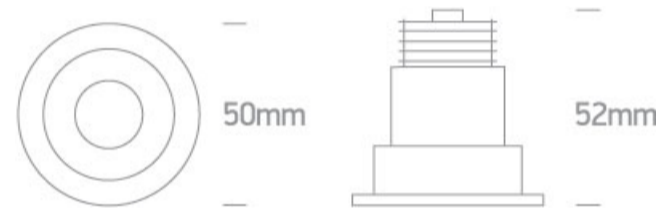

02 Recessed Spots Fixed LED>The 3W Dark Light Range

10103E/W/B/W

3W Recessed Dark Light LED spot IP20.

Requires 350mA driver.

Complies with standard EN60598-1 and any other specific standards.

Downloads

Dimensions

Gallery

Must be ordered separately

89004

Related items

89004T

Physical Specification

Item Group	02 Recessed Spots Fixed LED
Family	The 3W Dark Light Range
Order Code	10103E/W/B/W
Colour	White-Black
Material	Aluminium
Shape	Circular
Height	52mm
Diameter	50mm
Cutout Hole Diameter	44mm
Recessed Ceiling	Yes
Depth Required	60mm
Indoor	Yes
Adjustable	No

Electrical Characteristics

Fitting	
Input Type	Constant Current
Input Current	350mA
Voltage	8,7V
Safety Class	III
Power(Watts)	3W
IP Rating	IP20
Light Source	LED built in

LED Type
LED Brand
Cable Length
F Mark