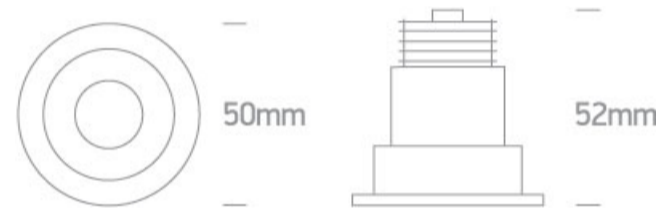

02 Recessed Spots Fixed LED>The 3W Dark Light Range

10103E/W/W/W

3W Recessed Dark Light LED spot IP20.

Requires 350mA driver.

Complies with standard EN60598-1 and any other specific standards.

Downloads

Dimensions

Gallery

Must be ordered separately

89004

Related items

89004T

Physical Specification

Item Group	02 Recessed Spots Fixed LED
Family	The 3W Dark Light Range
Order Code	10103E/W/W/W
Colour	White
Material	Aluminium
Shape	Circular
Height	52mm
Diameter	50mm
Cutout Hole Diameter	44mm
Recessed Ceiling	Yes
Depth Required	60mm
Indoor	Yes
Adjustable	No

Electrical Characteristics

Fitting	
Input Type	Constant Current
Input Current	350mA
Voltage	8,7V
Safety Class	III
Power(Watts)	3W
IP Rating	IP20
Light Source	LED built in

LED Type
LED Brand
Cable Length
F Mark