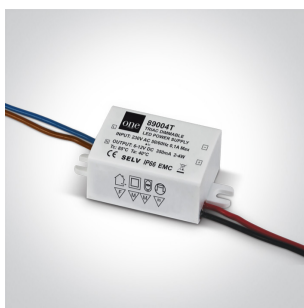

02 Recessed Spots Fixed LED>The 3W Dark Light Range

10103E/W/W/W

3W Recessed Dark Light LED spot IP20.

Requires 350mA driver.

Complies with standard EN60598-1 and any other specific standards.

Downloads

Dimensions

Gallery

Must be ordered separately

89004

Related items

89004T

Physical Specification

Item Group	02 Recessed Spots Fixed LED
Family	The 3W Dark Light Range
Order Code	10103E/W/W/W
Colour	White
Material	Aluminium
Shape	Circular
Height	52mm
Diameter	50mm
Cutout Hole Diameter	44mm
Recessed Ceiling	Yes
Depth Required	60mm
Indoor	Yes
Adjustable	No

Electrical Characteristics

Fitting	
Input Type	Constant Current
Input Current	350mA
Voltage	8,7V
Safety Class	III
Power(Watts)	3W
IP Rating	IP20
Light Source	LED built in

LED Type
LED Brand
Cable Length
F Mark