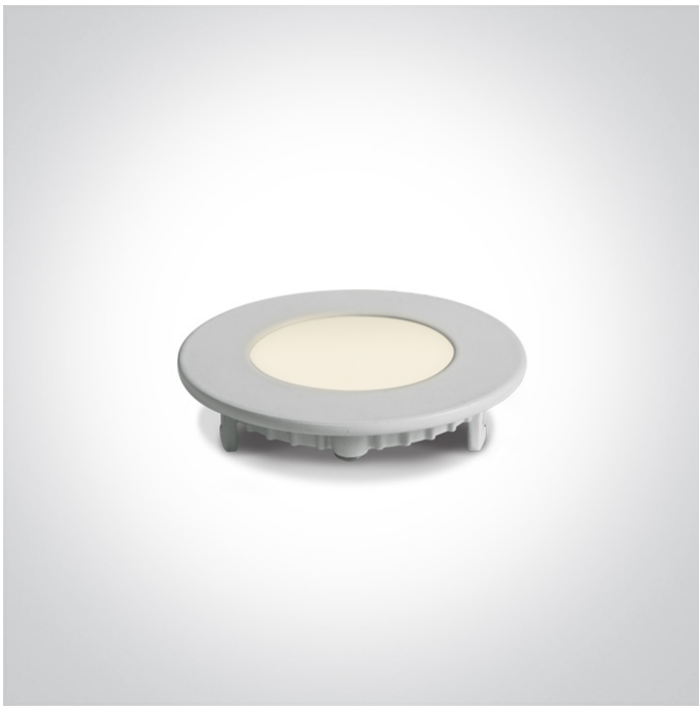

06 Downlights Fixed LED>The 3-12W Round Recessed Panels Die cast

10103FA/W/W

3W slim downlight LED, IP40, ideal for commercial applications such as offices, galleries and showrooms.

Supplied with 300mA non-dimmable LED driver.

## Physical Specification

Item Group	06 Downlights Fixed LED
Family	The 3-12W Round Recessed Panels Die cast
Order Code	10103FA/W/W
Colour	White
Material	Die Cast
Diffuser Material	Acrylic
Shape	Circular