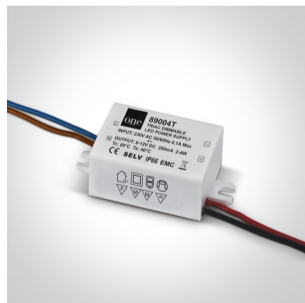

02 Recessed Spots Fixed LED>3W LED Glass Lens Aluminium

10103N/AL/W/35

3x1W LED recessed spot IP20.

Requires 350mA driver.

Complies with standard EN60598-1 and any other specific standards.

Downloads

Dimensions

Gallery

Must be ordered separately

89004

89004T

Physical Specification

Item Group	02 Recessed Spots Fixed LED
Family	3W LED Glass Lens Aluminium
Order Code	10103N/AL/W/35
Colour	Aluminium
Material	Aluminium
Shape	Circular
Height	40mm
Diameter	72mm
Cutout Hole Diameter	60mm
Recessed Ceiling	Yes
Depth Required	45mm
Indoor	Yes
Adjustable	No

Electrical Characteristics

Fitting

Input Type	Constant Current
Input Current	350mA
Safety Class	
Power(Watts)	3x1W
IP Rating	IP20
Light Source	LED built in
LED Number	3
Cable Length	40cm
F Mark	

Illumination Data

Colour Temperature	3000K
--------------------	-------

Lumen Output	135lm
Light Efficiency	45lm/W
Beam Angle	35°
Illumination Diagram	

Packing Info

Box Length	8cm
Box Width	8cm
Box Height	5cm
Box Weight	0,143kg
Pcs/Carton	100
Barcode	5291889022794
HS Code	9405409900