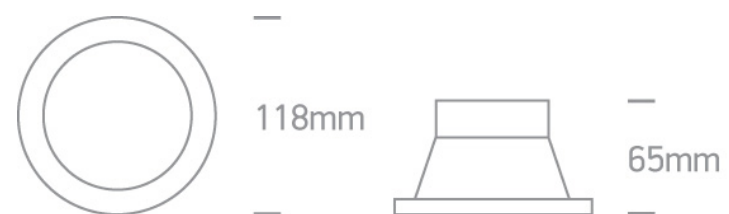

01 Recessed Spots Fixed > The Bathroom Range Die cast

10105CJ/MC/5

Recessed Dark light MR16 spot with GU5.3 lampholder.

Complies with standard EN60598-1 and any other specific standards.

Downloads

Dimensions

Gallery

Physical Specification

Item Group

01 Recessed Spots Fixed

Family

The Bathroom Range Die cast

Order Code

10105CJ/MC/5

Colour

Brushed Chrome

Material

Die Cast

Shape

Circular

Height

65mm

Diameter	118mm
Cutout Hole Diameter	102mm
Recessed Ceiling	Yes
Depth Required	120mm
Indoor	Yes
Adjustable	No

Electrical Characteristics

Fitting

Input Type	Constant Voltage
Input Voltage	12V AC/DC
Safety Class	
Power(Watts)	50W
IP Rating	IP43
Light Source	Replaceable lamp
Lamp Holder	GU5.3
Number of Lamps	1
Cable Length	40cm