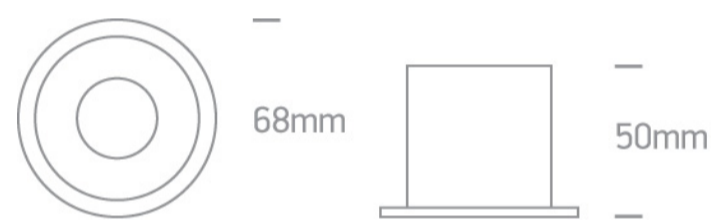

## 10105D8/W/B

Dark Light Recessed MR16 spot with GU10 lampholder.

Complies with standard EN60598-1 and any other specific standards.

### Dimensions

### Physical Specification

Item Group	01 Recessed Spots Fixed
Family	Semi Trimless Dark Light Aluminium
Order Code	10105D8/W/B
Colour	White-Black
Material	Aluminium
Shape	Circular
Height	50mm
Diameter	68mm
Cutout Hole Diameter	62mm
Recessed Ceiling	Yes
Depth Required	130mm
Indoor	Yes