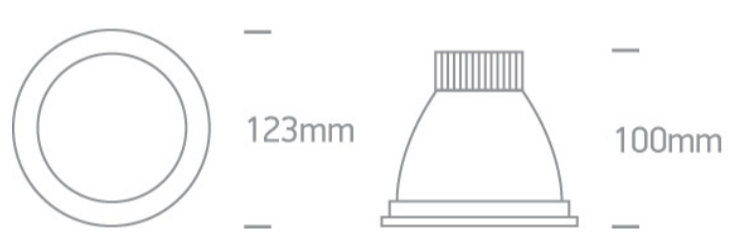

06 Downlights Fixed LED>The COB Project Round Range

10105K/W/C

5W COB LED project round range downlight, IP53.

Complete with 120mA dimmable driver.

Complies with standard EN60598-1 and any other specific standards.

Downloads

Dimensions

Gallery

Physical Specification

| | |
|------------|-----------------------------|
| Item Group | 06 Downlights Fixed LED |
| Family | The COB Project Round Range |
| Order Code | 10105K/W/C |
| Colour | White |
| Material | Die Cast |
| Shape | Circular |
| Height | 100mm |

| | |
|----------------------|-------|
| Diameter | 123mm |
| Cutout Hole Diameter | 107mm |
| Recessed Ceiling | Yes |
| Depth Required | 130mm |
| Indoor | Yes |
| Adjustable | No |

Electrical Characteristics