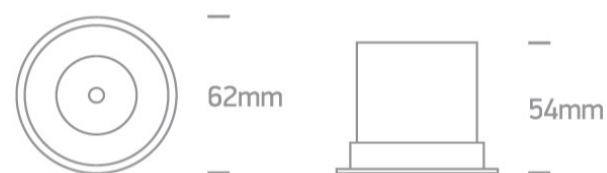

02 Recessed Spots Fixed LED>The COB LED Dark Light Range

10106DC/B/W

6W COB LED Dark light recessed spot with dark chrome reflector.

Requires 350mA driver.

Complies with standard EN60598-1 and any other specific standards.

Downloads

Dimensions

Must be ordered separately

89008

Physical Specification

Item Group	02 Recessed Spots Fixed LED
Family	The COB LED Dark Light Range
Order Code	10106DC/B/W
Colour	Black
Material	Die Cast
Shape	Circular

Height	54mm
Diameter	62mm
Cutout Hole Diameter	55mm
Recessed Ceiling	Yes
Depth Required	75mm
Indoor	Yes
Adjustable	No

Electrical Characteristics

Fitting

Input Type	Constant Current
Input Current	350mA
Voltage	18V
Safety Class	
Power(Watts)	6W
IP Rating	IP20
Light Source	LED built in
LED Type	COB
LED Brand	Bridgelux
Cable Length	40cm
F Mark	

Illumination Data

Colour Temperature	3000K
Lumen Output	570lm
Light Efficiency	95lm/W
CRI	90
Beam Angle	36°
Illumination Diagram	

Dark Light

Yes

Packing Info

Pcs/Carton

50

Barcode