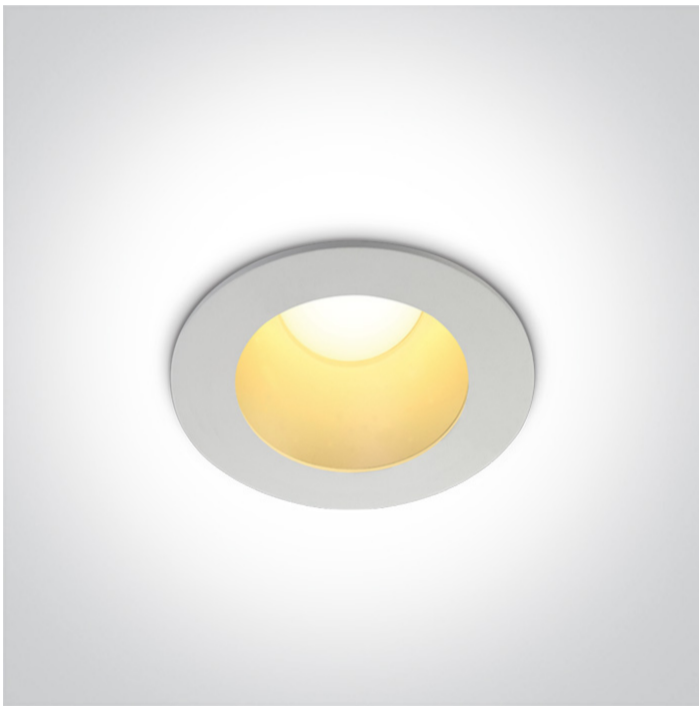

06 Downlights Fixed LED>The Dark Light Downlights Aluminium

10108ED/W/BS/W

8W COB LED recessed downlight, for general lighting applications.

Complete with 300mA driver.

Complies with standard EN60598-1 and any other specific standards.

Downloads

Dimensions

Physical Specification

Item Group	06 Downlights Fixed LED
Family	The Dark Light Downlights Aluminium
Order Code	10108ED/W/BS/W
Colour	White-Brass
Material	Aluminium
Shape	Circular
Height	60mm
Diameter	95mm
Cutout Hole Diameter	75mm
Recessed Ceiling	Yes
Depth Required	80mm
Indoor	Yes