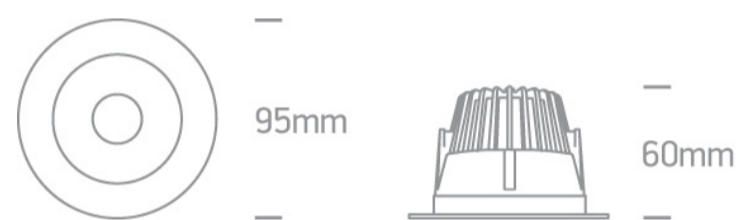

Downloads

Dimensions

Physical Specification

Item Group	06 Downlights Fixed LED
Family	The Dark Light Downlights Aluminium
Order Code	10108ED/W/B/W
Colour	White-Black
Material	Aluminium
Shape	Circular
Height	60mm
Diameter	95mm
Cutout Hole Diameter	75mm
Recessed Ceiling	Yes
Depth Required	80mm
Indoor	Yes

Illumination Data

Colour Temperature	3000K
Lumen Output	480lm
Light Efficiency	60lm/W
CRI	80
Beam Angle	60°
Illumination Diagram	
Dark Light	Yes

Packing Info

Box Length	11,5cm
Box Width	11,5cm
Box Height	8cm
Box Weight	0.254kg
Pcs/Carton	50
Barcode	5291889058649