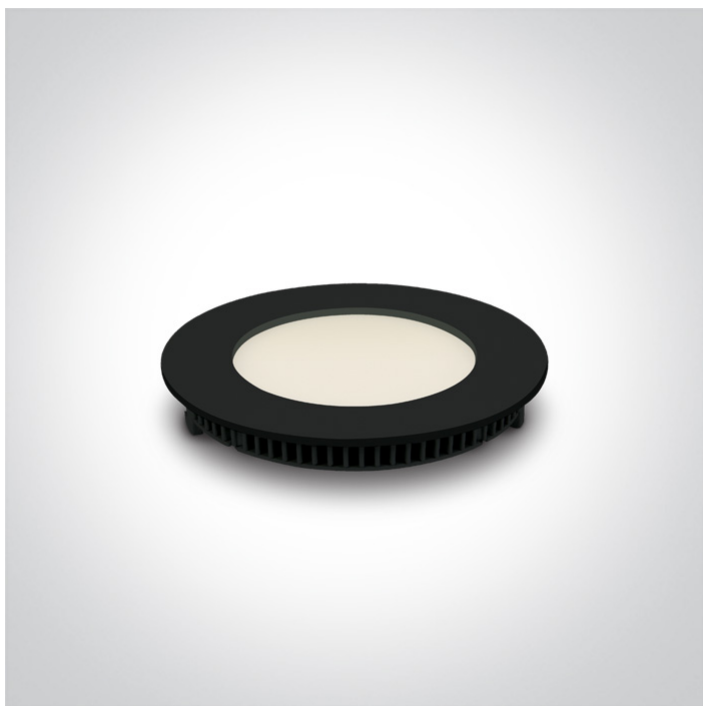

06 Downlights Fixed LED>The 3-12W Round Recessed Panels Die cast

**10108FA/B/W**

8W slim downlight LED, IP40, ideal for commercial applications such as offices, galleries and showrooms.

Supplied with 300mA non-dimmable LED driver.

06 Downlights Fixed LED

Family

The 3-12W Round Recessed Panels Die cast

Order Code	10108FA/B/W
Colour	Black
Material	Die Cast
Diffuser Material	Acrylic
Shape	Circular
Height	22mm
Diameter	120mm
Cutout Hole Diameter	108mm
Recessed Ceiling	Yes
Depth Required	50mm
Indoor	Yes
Adjustable	No