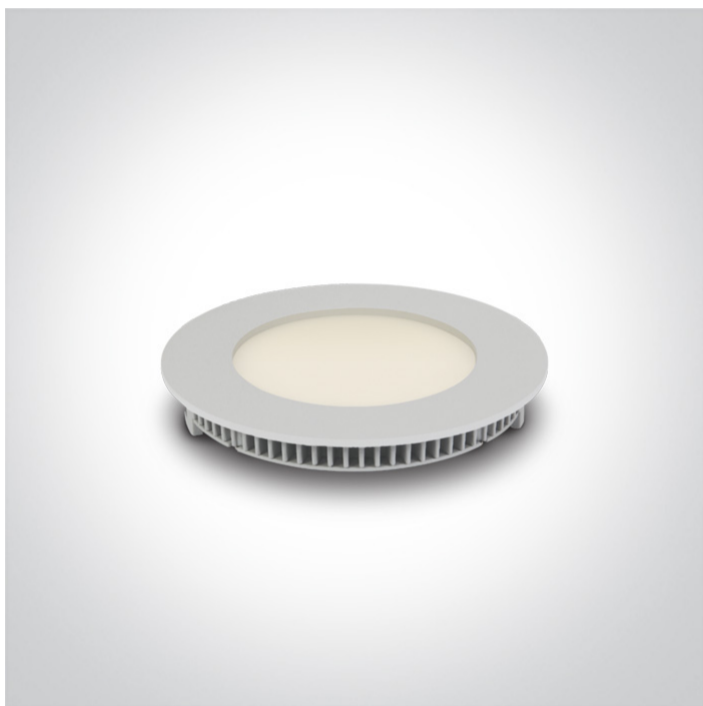

06 Downlights Fixed LED>The 3-12W Round Recessed Panels Die cast

**10108FA/W/C**

8W slim downlight LED, IP40, ideal for commercial applications such as offices, galleries and showrooms.

Supplied with 300mA non-dimmable LED driver.

Complies with standard EN60598-1 and any other specific standards.

**Downloads** **Dimensions**

**Gallery**

**Related items**

89008UT

**Physical Specification**

Item Group

06 Downlights Fixed LED

Family

The 3-12W Round Recessed Panels Die cast

Order Code	10108FA/W/C
Colour	White
Material	Die Cast
Diffuser Material	Acrylic
Shape	Circular
Height	22mm
Diameter	120mm
Cutout Hole Diameter	108mm
Recessed Ceiling	Yes
Depth Required	50mm
Indoor	Yes
Adjustable	No