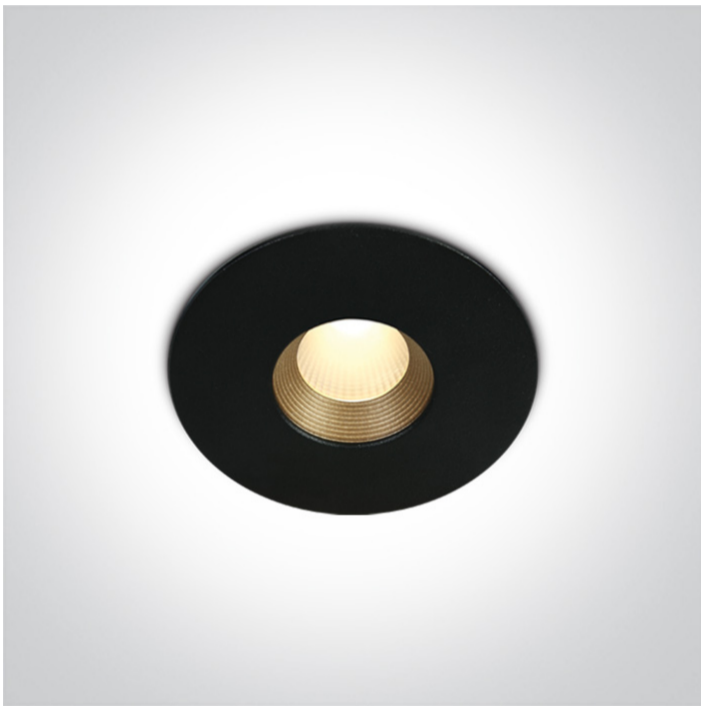

02 Recessed Spots Fixed LED>The COB IP54 Dark Light Range

10108H/B/W

8W COB LED Dark light recessed Spot, IP54.

Supplied with non-dimmable LED driver.

Complies with standard EN60598-1 and any other specific standards.

Downloads

Dimensions

Physical Specification

Item Group	02 Recessed Spots Fixed LED
Family	The COB IP54 Dark Light Range
Order Code	10108H/B/W
Colour	Black
Material	Die Cast
Shape	Circular
Height	55mm
Diameter	88mm
Cutout Hole Diameter	75mm
Recessed Ceiling	Yes
Depth Required	70mm
Indoor	Yes

#### Illumination Data

Colour Temperature	3000K
Lumen Output	600lm
Light Efficiency	75lm/W
CRI	90
Beam Angle	36°
Illumination Diagram	
Dark Light	Yes