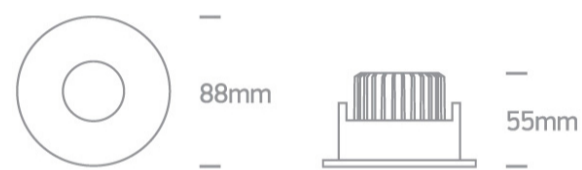

02 Recessed Spots Fixed LED>The COB IP54 Dark Light Range

10108H/B/W

8W COB LED Dark light recessed Spot, IP54.

Supplied with non-dimmable LED driver.

Complies with standard EN60598-1 and any other specific standards.

Downloads

Dimensions

Physical Specification

Item Group	02 Recessed Spots Fixed LED
Family	The COB IP54 Dark Light Range
Order Code	10108H/B/W
Colour	Black
Material	Die Cast
Shape	Circular
Height	55mm
Diameter	88mm
Cutout Hole Diameter	75mm
Recessed Ceiling	Yes
Depth Required	70mm
Indoor	Yes

#### Illumination Data

Colour Temperature	3000K
Lumen Output	600lm
Light Efficiency	75lm/W
CRI	90
Beam Angle	36°
Illumination Diagram	
Dark Light	Yes