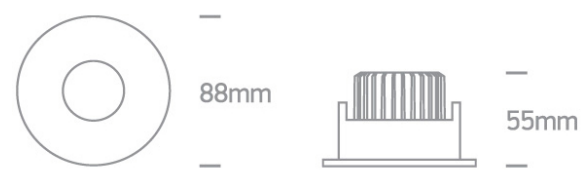

Downloads

Dimensions

Physical Specification

Item Group	02 Recessed Spots Fixed LED
Family	The COB IP54 Dark Light Range
Order Code	10108H/W/W
Colour	White
Material	Die Cast
Shape	Circular
Height	55mm
Diameter	88mm
Cutout Hole Diameter	75mm
Recessed Ceiling	Yes
Depth Required	70mm
Indoor	Yes

Illumination Data

Colour Temperature	3000K
Lumen Output	600lm
Light Efficiency	75lm/W
CRI	90
Beam Angle	36°
Illumination Diagram	
Dark Light	Yes

Packing Info

Box Weight	0.314kg
Pcs/Carton	50
Barcode	5291889065135
HS Code	9405413990