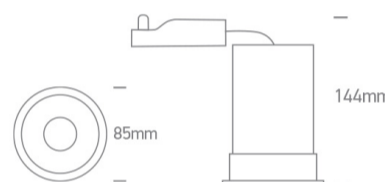

01 Recessed Spots Fixed > The Fire Rated Dark Light

10109F/W

Recessed Dark Light Fire Rated MR16 spot with GU10 lampholder.

Complies with standard EN60598-1 and any other specific standards.

Downloads

Dimensions

Gallery

Physical Specification

Item Group	01 Recessed Spots Fixed
Family	The Fire Rated Dark Light
Order Code	10109F/W
Colour	White
Material	Die Cast
Shape	Circular
Height	124mm

Diameter	85mm
Cutout Hole Diameter	73mm
Recessed Ceiling	Yes
Depth Required	160mm
Indoor	Yes
Outdoor	Yes
Adjustable	No

F Mark	
--------	---

Illumination Data

Illumination Diagram	
----------------------	---

Dark Light	Yes
------------	-----

Packing Info

Box Length	12cm
------------	------

Box Width	9,5cm
Box Height	14cm
Box Weight	0.410kg
Pcs/Carton	30
Barcode	5291889069928
HS Code	9405413990