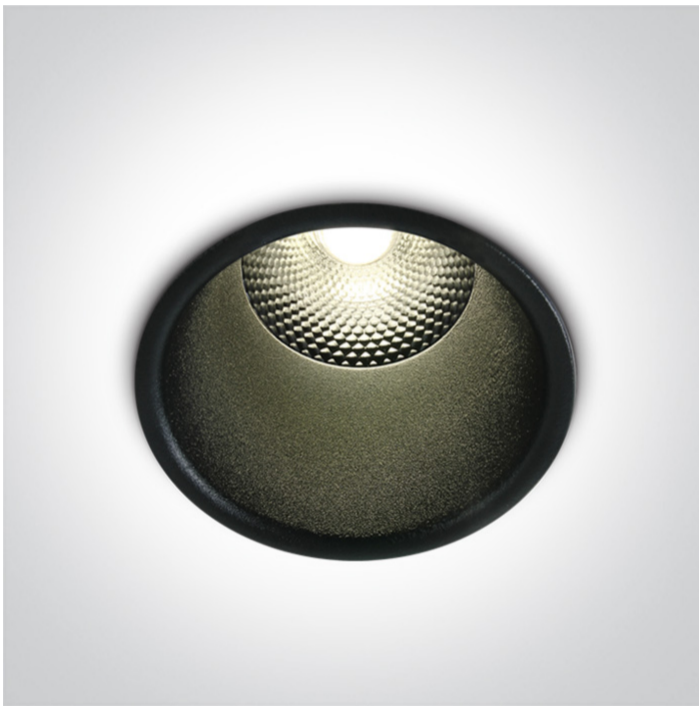

02 Recessed Spots Fixed LED>The Dark Light Pro Range Aluminium

10110FD/B/W

10W COB LED recessed spot, IP20, for general lighting applications.

Supplied with non-dimmable LED driver.

Complies with standard EN60598-1 and any other specific standards.

Downloads

Dimensions

Gallery

Physical Specification

Item Group	02 Recessed Spots Fixed LED
Family	The Dark Light Pro Range Aluminium
Order Code	10110FD/B/W
Colour	Black
Material	Aluminium
Shape	Circular
Height	100mm

Diameter	75mm
Cutout Hole Diameter	68mm
Recessed Ceiling	Yes
Depth Required	130mm
Indoor	Yes
Adjustable	No

Electrical Characteristics

Gear	External-Included
Fitting + Driver	
Input Voltage	220-240V
50 Hz	Yes
60 Hz	Yes
Safety Class	
Power(Watts)	10W
IP Rating	IP20
Light Source	LED built in
Dimmable	No
F Mark	

Fitting	
Input Type	Constant Current
Input Current	300mA
Voltage	30V
Safety Class	
Power(Watts)	9W
IP Rating	IP20
Light Source	LED built in
LED Type	COB
LED Brand	Epistar

LED Number

1

F Mark

Gear

Gear Type