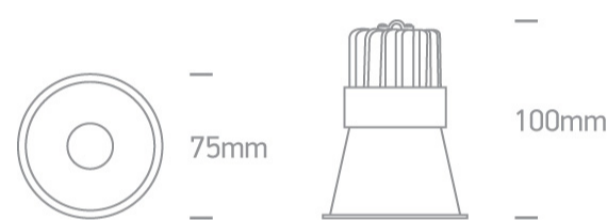

02 Recessed Spots Fixed LED>The Dark Light Pro Range Aluminium

10110FD/B/W

10W COB LED recessed spot, IP20, for general lighting applications.

Supplied with non-dimmable LED driver.

Complies with standard EN60598-1 and any other specific standards.

Downloads

Dimensions

Gallery

Physical Specification

Item Group	02 Recessed Spots Fixed LED
Family	The Dark Light Pro Range Aluminium
Order Code	10110FD/B/W
Colour	Black
Material	Aluminium
Shape	Circular
Height	100mm

Diameter	75mm
Cutout Hole Diameter	68mm
Recessed Ceiling	Yes
Depth Required	130mm
Indoor	Yes
Adjustable	No

Electrical Characteristics

Gear	External-Included
Fitting + Driver	
Input Voltage	220-240V
50 Hz	Yes
60 Hz	Yes
Safety Class	
Power(Watts)	10W
IP Rating	IP20
Light Source	LED built in
Dimmable	No
F Mark	

Illumination Data

Colour Temperature

3000K

Lumen Output

800lm

Light Efficiency

80lm/W

CRI