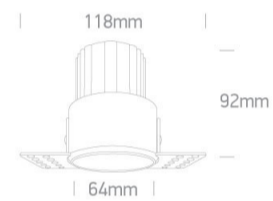

02 Recessed Spots Fixed LED>The Trimless Mini Range Aluminium

10112BTR/B/W

9W/12W COB LED 2-Step trimless Recessed spot, IP20, for general application. Requires 500mA/700mA constant current driver.

Complies with standard EN60598-1 and any other specific standards.

Downloads

Dimensions

Gallery

Must be ordered separately

89015A

Related items

89015AT

Physical Specification

Item Group	02 Recessed Spots Fixed LED
Family	The Trimless Mini Range Aluminium
Order Code	10112BTR/B/W
Colour	Black
Material	Aluminium
Shape	Circular
Height	92mm
Diameter	64mm
Cutout Hole Diameter	70mm
Recessed trimless ceiling	Yes
Depth Required	110mm
Indoor	Yes
Adjustable	No

Electrical Characteristics

Fitting	
Input Type	Constant Current
Input Current	500mA/700mA
Safety Class	III
Power(Watts)	12W
IP Rating	IP20
Light Source	LED built in
LED Type	COB

LED Brand	
Cable Length	
F Mark	