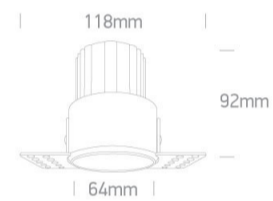

## 10112BTR/W/W

12W COB LED 2-Step trimless Recessed spot, IP20, for general application. Requires 700mA constant current driver.

Complies with standard EN60598-1 and any other specific standards.

### Dimensions

### Must be ordered separately

89015A

Related items

89015AT

Physical Specification

Item Group	02 Recessed Spots Fixed LED
Family	The Trimless Mini Range Aluminium
Order Code	10112BTR/W/W
Colour	White
Material	Aluminium
Shape	Circular
Height	92mm
Diameter	64mm
Cutout Hole Diameter	70mm
Recessed trimless ceiling	Yes
Depth Required	110mm
Indoor	Yes
Adjustable	No