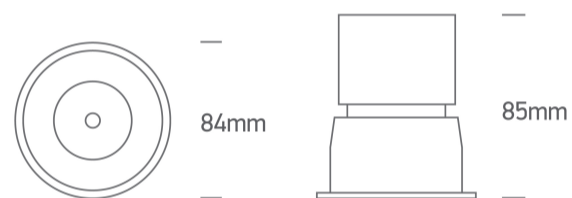

Dimensions