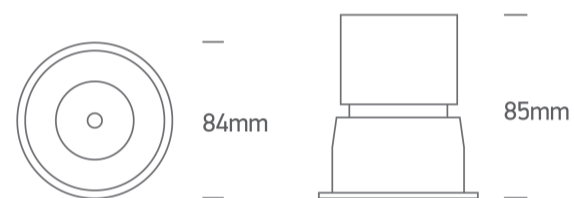

02 Recessed Spots Fixed LED>The COB LED Dark Light Range

10112DC/W/W

12W COB LED Dark light recessed spot with dark chrome reflector.

Requires 700mA driver.

Complies with standard EN60598-1 and any other specific standards.

Downloads

Dimensions

Must be ordered separately

89015A

Physical Specification

Item Group	02 Recessed Spots Fixed LED
Family	The COB LED Dark Light Range
Order Code	10112DC/W/W
Colour	White
Material	Die Cast
Shape	Circular

Height	85mm
Diameter	84mm
Cutout Hole Diameter	75mm
Recessed Ceiling	Yes
Depth Required	100mm
Indoor	Yes
Adjustable	No

Electrical Characteristics

Fitting

Input Type	Constant Current
Input Current	700mA
Voltage	18V
Safety Class	
Power(Watts)	12W
IP Rating	IP20
Light Source	LED built in
LED Type	COB
LED Brand	Bridgelux
Cable Length	40cm
F Mark	

Illumination Data

Colour Temperature	3000K
Lumen Output	1100lm
Light Efficiency	91,67lm/W
CRI	90
Beam Angle	36°
Illumination Diagram	

Dark Light

Yes

Packing Info

Box Weight

0.350kg

Pcs/Carton