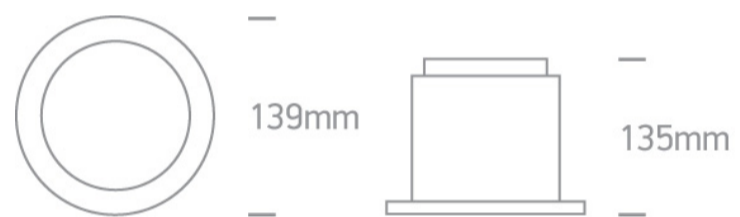

06 Downlights Fixed LED>Dark Light Downlights Aluminium

10115E/AL/W

15W LED Dark Light recessed spot IP40.

Requires 700mA driver.

Complies with standard EN60598-1 and any other specific standards.

Downloads

Dimensions

Gallery

Must be ordered separately

89015A

Related items

89015AT

Physical Specification

Item Group	06 Downlights Fixed LED
Family	Dark Light Downlights Aluminium
Order Code	10115E/AL/W
Colour	Aluminium
Material	Natural Aluminium
Shape	Circular
Height	135mm
Diameter	139mm
Cutout Hole Diameter	125mm
Recessed Ceiling	Yes
Depth Required	150mm
Indoor	Yes
Adjustable	No

Electrical Characteristics

Fitting

Input Type	Constant Current
Input Current	700mA
Safety Class	III
Power(Watts)	15W
IP Rating	IP40
Light Source	LED built in
LED Type	COB

LED Brand	
Cable Length	
F Mark	