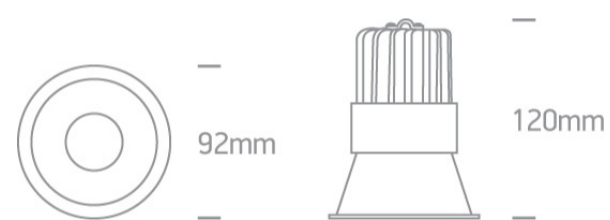

02 Recessed Spots Fixed LED>The Dark Light Pro Range Aluminium

10115FD/B/W

15W COB LED recessed spot, IP20, for general lighting applications.

Supplied with non-dimmable LED driver.

Complies with standard EN60598-1 and any other specific standards.

Downloads

Dimensions

Gallery

Physical Specification

Item Group	02 Recessed Spots Fixed LED
Family	The Dark Light Pro Range Aluminium
Order Code	10115FD/B/W
Colour	Black
Material	Aluminium
Shape	Circular
Height	120mm

Diameter	92mm
Cutout Hole Diameter	82mm
Recessed Ceiling	Yes
Depth Required	150mm
Indoor	Yes
Adjustable	No

Electrical Characteristics

Gear	External-Included
Fitting + Driver	
Input Voltage	220-240V
50 Hz	Yes
60 Hz	Yes
Safety Class	
Power(Watts)	15W
IP Rating	IP20
Light Source	LED built in
Dimmable	No
F Mark	

Illumination Data

Colour Temperature

3000K

Lumen Output

1275lm

Light Efficiency

85lm/W

CRI