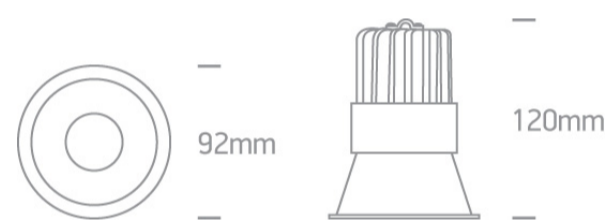

Downloads

Dimensions

Gallery

Physical Specification

| | |
|------------|------------------------------------|
| Item Group | 02 Recessed Spots Fixed LED |
| Family | The Dark Light Pro Range Aluminium |
| Order Code | 10115FD/W/W |
| Colour | White |
| Material | Aluminium |
| Shape | Circular |
| Height | 120mm |

| | |
|----------------------|-------|
| Diameter | 92mm |
| Cutout Hole Diameter | 82mm |
| Recessed Ceiling | Yes |
| Depth Required | 150mm |
| Indoor | Yes |
| Adjustable | No |

Electrical Characteristics