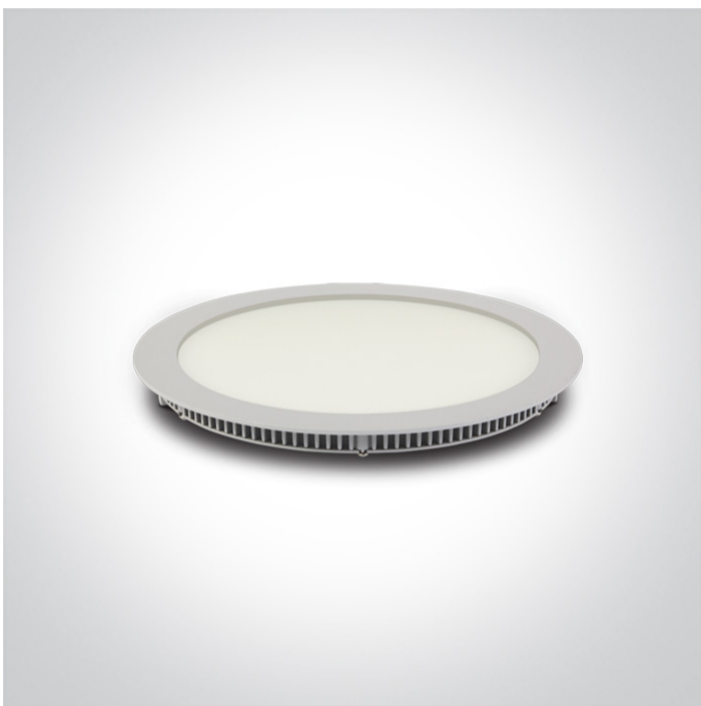

06 Downlights Fixed LED>The 18-30W Round Recessed Panels Die cast

10130FA/W/W

30W slim downlight LED, IP40, ideal for commercial applications such as offices, galleries and showrooms.

Supplied with 700mA non-dimmable LED driver.

Complies with standard EN60598-1 and any other specific standards.

Downloads

Dimensions

Gallery

Physical Specification

Item Group	06 Downlights Fixed LED
Family	The 18-30W Round Recessed Panels Die cast
Order Code	10130FA/W/W
Colour	White
Material	Die Cast
Diffuser Material	Acrylic
Shape	Circular

Height	22mm
Diameter	295mm
Cutout Hole Diameter	285mm
Recessed Ceiling	Yes
Depth Required	50mm
Indoor	Yes
Adjustable	No

Electrical Characteristics

Gear	External-Included
Fitting + Driver	
Input Voltage	220-240V
50 Hz	Yes
60 Hz	Yes
Safety Class	
Power(Watts)	30W
IP Rating	IP40
Light Source	LED built in
Dimmable	No
F Mark	

Fitting	
Input Type	Constant Current
Input Current	700mA
Voltage	34,7V
Safety Class	
Power(Watts)	24,3W
IP Rating	IP40
Light Source	LED built in
LED Type	SMD 2835

LED Brand	Epistar
LED Number	144
Gear	
Gear Type	Led Driver
Input Voltage	220-240V
50 Hz	Yes
60 Hz	Yes
Power(Watts)	30W
Power Factor	0,9
Constant Current	Yes
700mA	27-42V
IP Rating	IP20
Safety Class	
Dimmable	No
Ambient Temp	50°C
Operating Temp	75°C
Housing Material	Plastic
Brand	Lifud