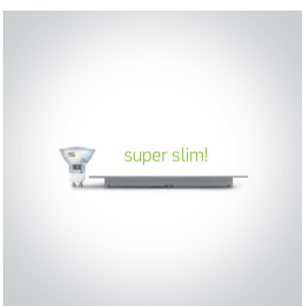

06 Downlights Fixed LED>The 18-30W Round Recessed Panels Die cast

10130FA/W/W

30W slim downlight LED, IP40, ideal for commercial applications such as offices, galleries and showrooms.

Supplied with 700mA non-dimmable LED driver.

Complies with standard EN60598-1 and any other specific standards.

Downloads

Dimensions

Gallery

Physical Specification

Item Group	06 Downlights Fixed LED
Family	The 18-30W Round Recessed Panels Die cast
Order Code	10130FA/W/W
Colour	White
Material	Die Cast
Diffuser Material	Acrylic
Shape	Circular

Height	22mm
Diameter	295mm
Cutout Hole Diameter	285mm
Recessed Ceiling	Yes
Depth Required	50mm
Indoor	Yes
Adjustable	No

Electrical Characteristics

Gear	External-Included
Fitting + Driver	
Input Voltage	220-240V
50 Hz	Yes
60 Hz	Yes
Safety Class	
Power(Watts)	30W
IP Rating	IP40
Light Source	LED built in
Dimmable	No
F Mark	