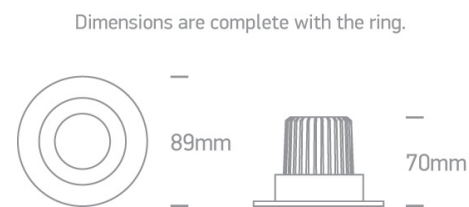

### Dimensions

## Illumination Data

Colour Temperature	4000K
Lumen Output	530lm
Light Efficiency	88,33lm/W
CRI	80
Beam Angle	40°
Illumination Diagram	