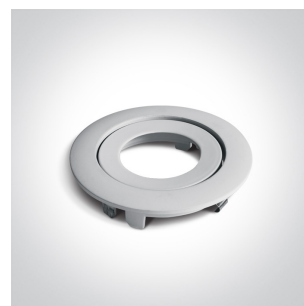

04 Recessed Spots Adjustable LED>The COB Fire Rated Range

11106PF/C

6W LED Fire Rated Recessed adjustable spot, IP20.

Requires 350mA driver.

Complies with standard EN60598-1 and any other specific standards.

Downloads

Dimensions

Gallery

Must be ordered separately

050044/W