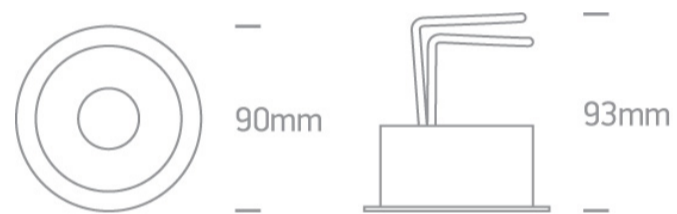

## 11113E/W/W

12W LED Recessed extractable adjustable spot, IP20.

Requires 350mA driver.

Complies with standard EN60598-1 and any other specific standards.

### Dimensions