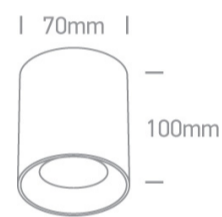

12 Wall & Ceiling>The Dark Light Cylinders Aluminium

12105AL/B/GL

10W MR16 GU10 Ceiling Light.

Complies with standard EN60598-1 and any other specific standards.

Downloads

Dimensions

Physical Specification

Item Group	12 Wall & Ceiling
Family	The Dark Light Cylinders Aluminium
Order Code	12105AL/B/GL
Colour	Black-Gold
Material	Aluminium
Shape	Circular
Height	100mm
Diameter	70mm
Surface Ceiling	Yes
Indoor	Yes
Adjustable	No

Illumination Diagram

Dark Light

Yes

Packing Info

Box Length

8cm

Box Width

7,5cm