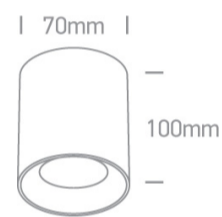

12 Wall & Ceiling>The Dark Light Cylinders Aluminium

12105AL/W/B

10W MR16 GU10 Ceiling Light.

Complies with standard EN60598-1 and any other specific standards.

Downloads

Dimensions

Physical Specification

Item Group	12 Wall & Ceiling
Family	The Dark Light Cylinders Aluminium
Order Code	12105AL/W/B
Colour	White-Black
Material	Aluminium
Shape	Circular
Height	100mm
Diameter	70mm
Surface Ceiling	Yes
Indoor	Yes
Adjustable	No

Illumination Diagram

Dark Light

Yes

Packing Info

Box Length

8cm

Box Width

7,5cm