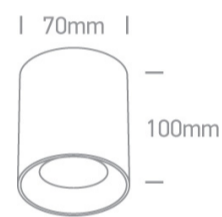

### Dimensions

### Physical Specification

Item Group	12 Wall & Ceiling
Family	The Dark Light Cylinders Aluminium
Order Code	12105AL/W/GL
Colour	White-Gold
Material	Aluminium
Shape	Circular
Height	100mm
Diameter	70mm
Surface Ceiling	Yes
Indoor	Yes
Adjustable	No

## Packing Info

Box Length

8cm

Box Width

7,5cm

Box Height

12cm

Box Weight