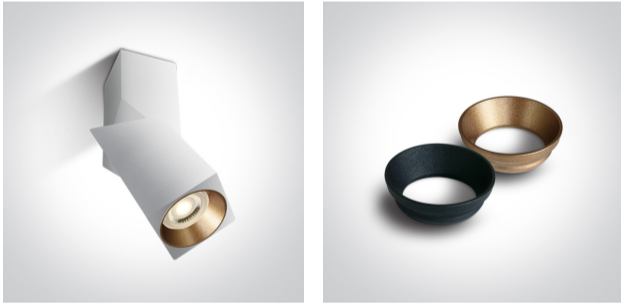

12 Wall & Ceiling > Decorative Directional Spots Aluminium

12105E6/W

10W MR16 GU10 Adjustable Ceiling Light.

Complies with standard EN60598-1 and any other specific standards.

Downloads

Dimensions

Gallery

Physical Specification

Item Group

12 Wall & Ceiling

Family

Decorative Directional Spots Aluminium

Order Code

12105E6/W

Colour

White

Material

Die Cast

Shape

Rectangular

Length

58mm

Width	58mm
Height	193mm
Surface Ceiling	Yes
Indoor	Yes
Adjustable	1 Direction

Electrical Characteristics