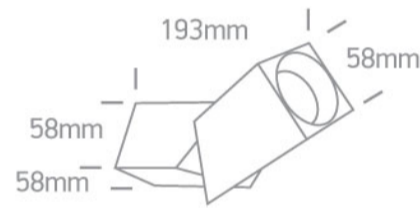

12 Wall & Ceiling > Decorative Directional Spots Aluminium

12105E6/W

10W MR16 GU10 Adjustable Ceiling Light.

Complies with standard EN60598-1 and any other specific standards.

Downloads

Dimensions

Gallery

Physical Specification

Item Group

12 Wall & Ceiling

Family

Decorative Directional Spots Aluminium

Order Code

12105E6/W

Colour

White

Material

Die Cast

Shape

Rectangular

Length

58mm

Width	58mm
Height	193mm
Surface Ceiling	Yes
Indoor	Yes
Adjustable	1 Direction

Electrical Characteristics