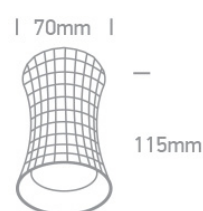

12 Wall & Ceiling>The Decorative Cylinders

12105K/DC

10W MR16 GU10 Dark chrome cylinder downlight.

Complies with standard EN60598-1 and any other specific standards.

Downloads

Dimensions

Physical Specification

Item Group	12 Wall & Ceiling
Family	The Decorative Cylinders
Order Code	12105K/DC
Colour	Dark Chrome
Material	Aluminium
Shape	Circular
Height	115mm
Diameter	70mm
Surface Ceiling	Yes
Indoor	Yes
Adjustable	No