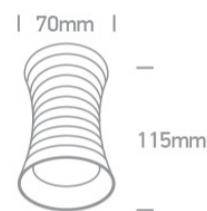

12 Wall & Ceiling>The Decorative Cylinders Aluminium

12105L/W

10W MR16 GU10 White cylinder downlight.

Complies with standard EN60598-1 and any other specific standards.

Downloads

Dimensions

Physical Specification

Item Group	12 Wall & Ceiling
Family	The Decorative Cylinders Aluminium
Order Code	12105L/W
Colour	White
Material	Aluminium
Shape	Circular
Height	115mm
Diameter	70mm
Surface Ceiling	Yes
Indoor	Yes
Adjustable	No