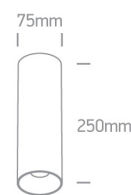

12 Wall & Ceiling>The Chill Out Cylinder Aluminium

12105MA/B

10W MR16 GU10 cylinder downlight.

Reflector must be ordered separately.

Complies with standard EN60598-1 and any other specific standards.

Downloads

Dimensions

Must be ordered separately

050112/ABS

050112/B

050112/BS

050112/CU

050112/DC

050112/G

050112/GL

050112/W

Physical Specification

Item Group	12 Wall & Ceiling
Family	The Chill Out Cylinder Aluminium
Order Code	12105MA/B
Colour	Black
Material	Aluminium
Shape	Circular
Height	250mm
Diameter	75mm
Surface Ceiling	Yes
Indoor	Yes
Adjustable	No

Illumination Data

Illumination Diagram

Dark Light

Yes

Packing Info

Box Length

8cm

Box Width