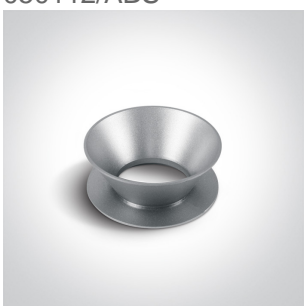

12 Wall & Ceiling>The Chill Out Cylinder Aluminium

12105MA/B

10W MR16 GU10 cylinder downlight.

Reflector must be ordered separately.

Complies with standard EN60598-1 and any other specific standards.

Downloads

Dimensions

Must be ordered separately

050112/ABS

050112/B

050112/BS

050112/CU

050112/DC

050112/G

050112/GL

050112/W

Physical Specification

Item Group	12 Wall & Ceiling
Family	The Chill Out Cylinder Aluminium
Order Code	12105MA/B
Colour	Black
Material	Aluminium
Shape	Circular
Height	250mm
Diameter	75mm
Surface Ceiling	Yes
Indoor	Yes
Adjustable	No