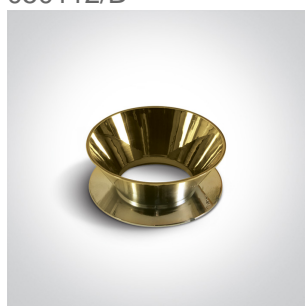

12 Wall & Ceiling>The Chill Out Cylinder Aluminium

12105MA/B

10W MR16 GU10 cylinder downlight.

Reflector must be ordered separately.

Complies with standard EN60598-1 and any other specific standards.

Downloads

Dimensions

Must be ordered separately

050112/ABS

050112/B

050112/BS

050112/CU

050112/DC

050112/G

050112/GL

050112/W

Physical Specification

Item Group	12 Wall & Ceiling
Family	The Chill Out Cylinder Aluminium
Order Code	12105MA/B
Colour	Black
Material	Aluminium
Shape	Circular
Height	250mm
Diameter	75mm
Surface Ceiling	Yes
Indoor	Yes
Adjustable	No