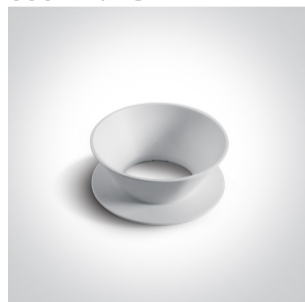

12 Wall & Ceiling>The Chill Out Cylinder Aluminium

12105MA/BBS

10W MR16 GU10 cylinder downlight.

Reflector must be ordered separately.

Complies with standard EN60598-1 and any other specific standards.

Downloads

Dimensions

Must be ordered separately

050112/ABS

050112/B

050112/BS

050112/CU

050112/DC

050112/G

050112/GL

050112/W

Physical Specification

Item Group	12 Wall & Ceiling
Family	The Chill Out Cylinder Aluminium
Order Code	12105MA/BBS
Colour	Brushed Brass
Material	Aluminium
Shape	Circular
Height	250mm
Diameter	75mm
Surface Ceiling	Yes
Indoor	Yes
Adjustable	No