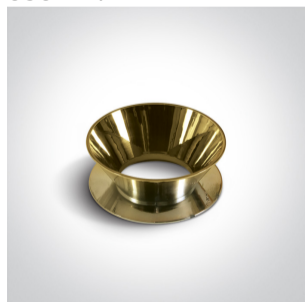

12 Wall & Ceiling>The Chill Out Cylinder Aluminium

12105MA/BBS

10W MR16 GU10 cylinder downlight.

Reflector must be ordered separately.

Complies with standard EN60598-1 and any other specific standards.

Downloads

Dimensions

Must be ordered separately

050112/ABS

050112/B

050112/BS

050112/CU

050112/DC

050112/G

050112/GL

050112/W

Physical Specification

Item Group	12 Wall & Ceiling
Family	The Chill Out Cylinder Aluminium
Order Code	12105MA/BBS
Colour	Brushed Brass
Material	Aluminium
Shape	Circular
Height	250mm
Diameter	75mm
Surface Ceiling	Yes
Indoor	Yes
Adjustable	No