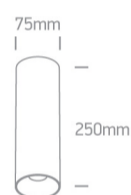

12 Wall & Ceiling>The Chill Out Cylinder Aluminium

12105MA/W

10W MR16 GU10 cylinder downlight.

Reflector must be ordered separately.

Complies with standard EN60598-1 and any other specific standards.

Downloads

Dimensions

Must be ordered separately

050112/ABS

050112/B

050112/BS

050112/CU

050112/DC

050112/G

050112/GL

050112/W

Physical Specification

Item Group	12 Wall & Ceiling
Family	The Chill Out Cylinder Aluminium
Order Code	12105MA/W
Colour	White
Material	Aluminium
Shape	Circular
Height	250mm
Diameter	75mm
Surface Ceiling	Yes
Indoor	Yes
Adjustable	No

Illumination Data

Illumination Diagram

Dark Light

Yes

Packing Info

Box Length

8cm

Box Width