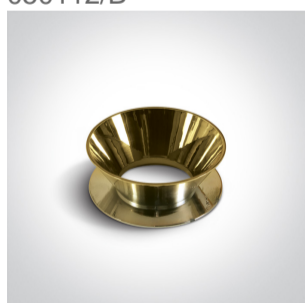

12 Wall & Ceiling>The Chill Out Cylinder Aluminium

12105MA/W

10W MR16 GU10 cylinder downlight.

Reflector must be ordered separately.

Complies with standard EN60598-1 and any other specific standards.

Downloads

Dimensions

Must be ordered separately

050112/ABS

050112/B

050112/BS

050112/CU

050112/DC

050112/G

050112/GL

050112/W

Physical Specification

Item Group	12 Wall & Ceiling
Family	The Chill Out Cylinder Aluminium
Order Code	12105MA/W
Colour	White
Material	Aluminium
Shape	Circular
Height	250mm
Diameter	75mm
Surface Ceiling	Yes
Indoor	Yes
Adjustable	No