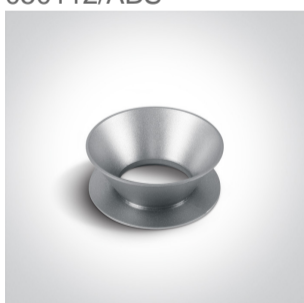

12 Wall & Ceiling>The Chill Out Cylinder Aluminium

12105MA/W

10W MR16 GU10 cylinder downlight.

Reflector must be ordered separately.

Complies with standard EN60598-1 and any other specific standards.

Downloads

Dimensions

Must be ordered separately

050112/ABS

050112/B

050112/BS

050112/CU

050112/DC

050112/G

050112/GL

050112/W

Physical Specification

Item Group	12 Wall & Ceiling
Family	The Chill Out Cylinder Aluminium
Order Code	12105MA/W
Colour	White
Material	Aluminium
Shape	Circular
Height	250mm
Diameter	75mm
Surface Ceiling	Yes
Indoor	Yes
Adjustable	No