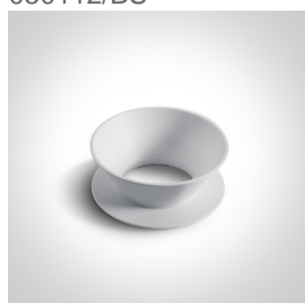

12 Wall & Ceiling>The Chill Out Cylinder Aluminium

12105MA/W

10W MR16 GU10 cylinder downlight.

Reflector must be ordered separately.

Complies with standard EN60598-1 and any other specific standards.

Downloads

Dimensions

Must be ordered separately

050112/ABS

050112/B

050112/BS

050112/CU

050112/DC

050112/G

050112/GL

050112/W

Physical Specification

Item Group	12 Wall & Ceiling
Family	The Chill Out Cylinder Aluminium
Order Code	12105MA/W
Colour	White
Material	Aluminium
Shape	Circular
Height	250mm
Diameter	75mm
Surface Ceiling	Yes
Indoor	Yes
Adjustable	No