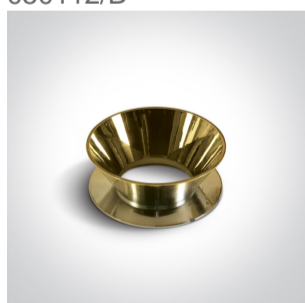

## 12105M/MG

10W MR16 GU10 Metal Grey cylinder downlight.

Reflector must be ordered separately.

Complies with standard EN60598-1 and any other specific standards.

### Dimensions

### Must be ordered separately

050112/ABS

050112/B

050112/BS

050112/CU

050112/DC

050112/G

050112/GL

## Physical Specification

Item Group	12 Wall & Ceiling
Family	The Chill Out Cylinder Aluminium
Order Code	12105M/MG
Colour	Metal Grey
Material	Aluminium
Shape	Circular
Height	135mm
Diameter	75mm
Surface Ceiling	Yes
Indoor	Yes
Adjustable	No