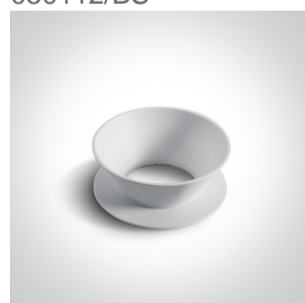

## 12105M/MG

10W MR16 GU10 Metal Grey cylinder downlight.

Reflector must be ordered separately.

Complies with standard EN60598-1 and any other specific standards.

### Dimensions

### Must be ordered separately

050112/ABS

050112/B

050112/BS

050112/CU

050112/DC

050112/G

050112/GL

## Physical Specification

Item Group	12 Wall & Ceiling
Family	The Chill Out Cylinder Aluminium
Order Code	12105M/MG
Colour	Metal Grey
Material	Aluminium
Shape	Circular
Height	135mm
Diameter	75mm
Surface Ceiling	Yes
Indoor	Yes
Adjustable	No