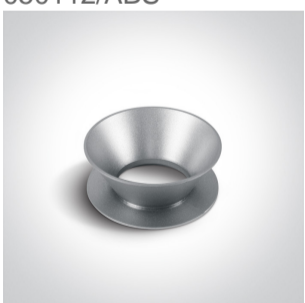

## 12105M/MG

10W MR16 GU10 Metal Grey cylinder downlight.

Reflector must be ordered separately.

Complies with standard EN60598-1 and any other specific standards.

### Dimensions

### Must be ordered separately

050112/ABS

050112/B

050112/BS

050112/CU

050112/DC

050112/G

050112/GL

## Physical Specification

Item Group	12 Wall & Ceiling
Family	The Chill Out Cylinder Aluminium
Order Code	12105M/MG
Colour	Metal Grey
Material	Aluminium
Shape	Circular
Height	135mm
Diameter	75mm
Surface Ceiling	Yes
Indoor	Yes
Adjustable	No