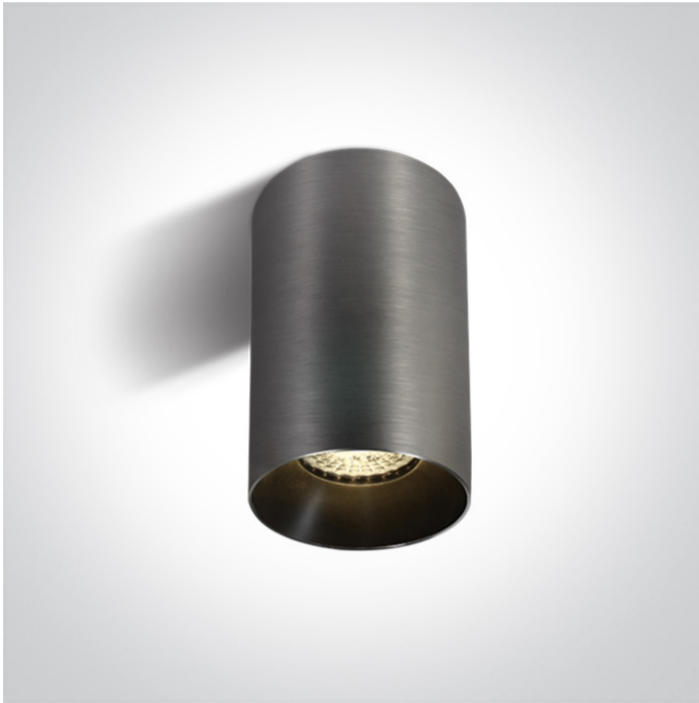

12 Wall & Ceiling>The Chill Out Cylinder Aluminium

## 12105M/MG

10W MR16 GU10 Metal Grey cylinder downlight.

Reflector must be ordered separately.

Complies with standard EN60598-1 and any other specific standards.

## Physical Specification

Item Group	12 Wall & Ceiling
Family	The Chill Out Cylinder Aluminium
Order Code	12105M/MG
Colour	Metal Grey
Material	Aluminium
Shape	Circular
Height	135mm
Diameter	75mm
Surface Ceiling	Yes
Indoor	Yes
Adjustable	No