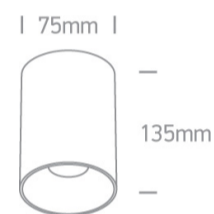

## 12105M/MG

10W MR16 GU10 Metal Grey cylinder downlight.

Reflector must be ordered separately.

Complies with standard EN60598-1 and any other specific standards.

### Dimensions

## Physical Specification

Item Group	12 Wall & Ceiling
Family	The Chill Out Cylinder Aluminium
Order Code	12105M/MG
Colour	Metal Grey
Material	Aluminium
Shape	Circular
Height	135mm
Diameter	75mm
Surface Ceiling	Yes
Indoor	Yes
Adjustable	No

## Packing Info

Box Length

14cm

Box Width

8cm

Box Height

8cm

Box Weight