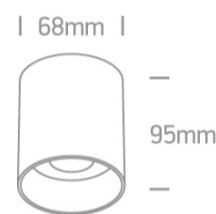

12 Wall & Ceiling>The GU10 Dark Light Aluminium

12105N/BBS

10W MR16 GU10 Brushed Brass cylinder downlight.

Complies with standard EN60598-1 and any other specific standards.

Downloads

Dimensions

Physical Specification

Item Group	12 Wall & Ceiling
Family	The GU10 Dark Light Aluminium
Order Code	12105N/BBS
Colour	Brushed Brass
Material	Aluminium
Shape	Circular
Height	95mm
Diameter	68mm
Surface Ceiling	Yes
Indoor	Yes
Adjustable	No

Illumination Diagram

Dark Light

Yes

Packing Info

Box Length

9cm

Box Width

9cm