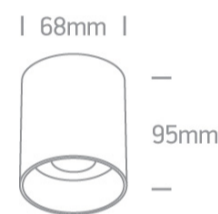

12 Wall & Ceiling>The GU10 Dark Light Aluminium

12105N/MG

10W MR16 GU10 Metal Grey cylinder downlight.

Complies with standard EN60598-1 and any other specific standards.

Downloads

Dimensions

Physical Specification

Item Group	12 Wall & Ceiling
Family	The GU10 Dark Light Aluminium
Order Code	12105N/MG
Colour	Metal Grey
Material	Aluminium
Shape	Circular
Height	95mm
Diameter	68mm
Surface Ceiling	Yes
Indoor	Yes
Adjustable	No

Illumination Diagram

Dark Light

Yes

Packing Info

Box Length

9cm

Box Width

9cm

Box Height

10,5cm

Box Weight

0.325kg

Pcs/Carton

36

Barcode

5291889064855