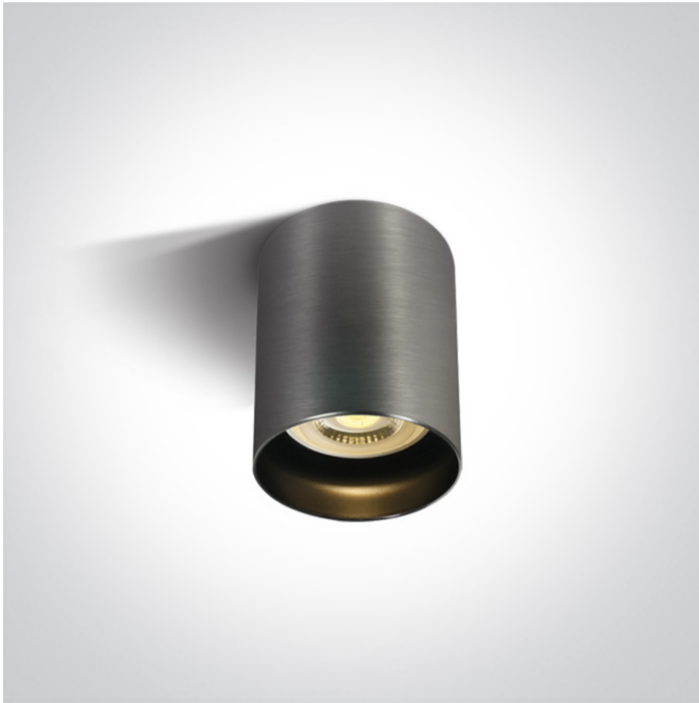

12 Wall & Ceiling>The GU10 Dark Light Aluminium

12105N/MG

10W MR16 GU10 Metal Grey cylinder downlight.

Complies with standard EN60598-1 and any other specific standards.

Downloads

Dimensions

Physical Specification

Item Group	12 Wall & Ceiling
Family	The GU10 Dark Light Aluminium
Order Code	12105N/MG
Colour	Metal Grey
Material	Aluminium
Shape	Circular
Height	95mm
Diameter	68mm
Surface Ceiling	Yes
Indoor	Yes
Adjustable	No