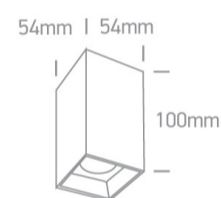

### Dimensions

### Physical Specification

Item Group	13 Wall & Ceiling LED
Family	Surface Shop Square Boxes Aluminium
Order Code	12107B/W/W
Colour	White
Material	Aluminium
Shape	Rectangular
Length	54mm
Width	54mm
Height	100mm
Surface Ceiling	Yes
Indoor	Yes
Adjustable	No