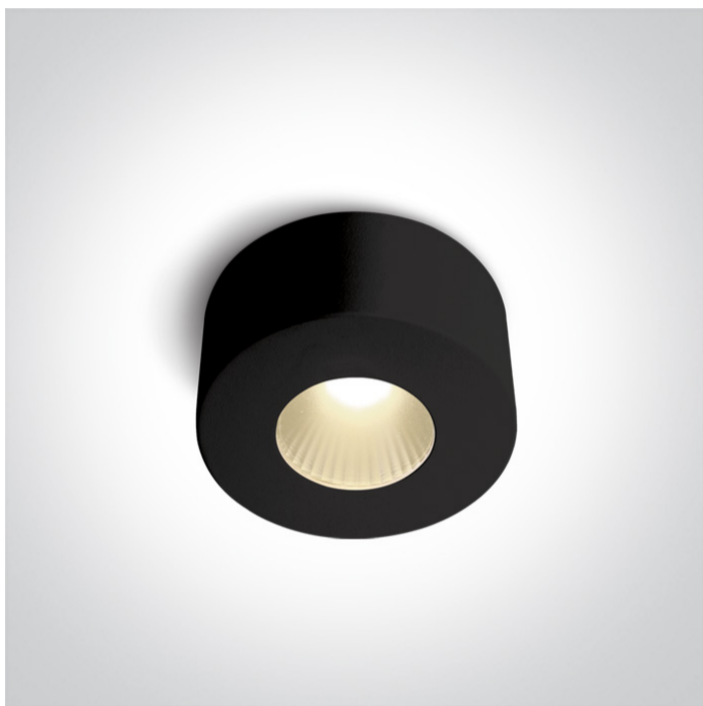

13 Wall & Ceiling LED>LED Fashion Cylinders

12107V/B/W

7W Aluminium LED Cylinder, IP20.

AC LED

Complies with standard EN60598-1 and any other specific standards.

Downloads

Dimensions

Physical Specification

Item Group	13 Wall & Ceiling LED
Family	LED Fashion Cylinders
Order Code	12107V/B/W
Colour	Black
Material	Aluminium
Shape	Circular
Height	40mm
Diameter	79,5mm
Surface Ceiling	Yes
Indoor	Yes

Electrical Characteristics

Gear	No
Fitting + Driver	
Input Voltage	220-240V
50 Hz	Yes
60 Hz	Yes
Safety Class	
Power(Watts)	7W
IP Rating	IP20
Light Source	LED built in
Dimmable	Yes
Dimmer type	Triac
F Mark	

Illumination Data

Colour Temperature	3000K
Lumen Output	500lm
Light Efficiency	71,42lm/W
CRI	90
Beam Angle	40°
Illumination Diagram	