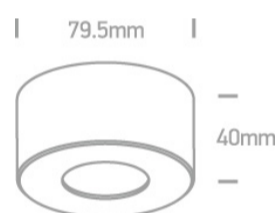

13 Wall & Ceiling LED>LED Fashion Cylinders

12107V/B/W

7W Aluminium LED Cylinder, IP20.

AC LED

Complies with standard EN60598-1 and any other specific standards.

Downloads

Dimensions

Physical Specification

Item Group	13 Wall & Ceiling LED
Family	LED Fashion Cylinders
Order Code	12107V/B/W
Colour	Black
Material	Aluminium
Shape	Circular
Height	40mm
Diameter	79,5mm
Surface Ceiling	Yes
Indoor	Yes

Electrical Characteristics

Gear	No
Fitting + Driver	
Input Voltage	220-240V
50 Hz	Yes
60 Hz	Yes
Safety Class	
Power(Watts)	7W
IP Rating	IP20
Light Source	LED built in
Dimmable	Yes
Dimmer type	Triac
F Mark	

Illumination Data

Colour Temperature	3000K
Lumen Output	500lm
Light Efficiency	71,42lm/W
CRI	90
Beam Angle	40°
Illumination Diagram	

Packing Info

Box Length	9,5cm
Box Width	9,5cm
Box Height	5cm
Box Weight	0.250kg
Pcs/Carton	20
Barcode	5291889063131
HS Code	9405413990

Warranty

3 years

switch to
one light!

one
LIGHT