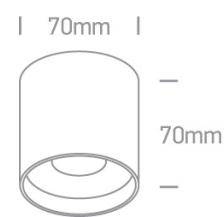

13 Wall & Ceiling LED > LED Fashion Cylinders

12108C/B/W

8W COB LED Cylinder ideal for residential and commercial illumination.

Complete with non-dimmable LED driver.

Complies with standard EN60598-1 and any other specific standards.

Downloads

Dimensions

Physical Specification

Item Group	13 Wall & Ceiling LED
Family	LED Fashion Cylinders
Order Code	12108C/B/W
Colour	Black
Material	Die Cast
Shape	Circular
Height	70mm
Diameter	70mm
Surface Ceiling	Yes
Indoor	Yes
Adjustable	No

Illumination Data

Colour Temperature	3000K
Lumen Output	520lm
Light Efficiency	65lm/W
CRI	90
Beam Angle	38°
Illumination Diagram	

Packing Info

Box Length	7,5cm
Box Width	7,5cm
Box Height	7,5cm
Box Weight	0.298kg
Pcs/Carton	50
Barcode	5291889059356
HS Code	9405413990