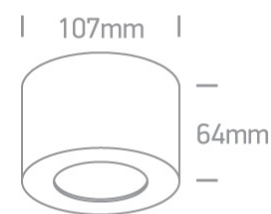

13 Wall & Ceiling LED > The Hidden Light Cylinders Range

12108FD/B/BS

8W LED Hidden Light Cylinders Range.

Complete with non-dimmable LED driver.

Complies with standard EN60598-1 and any other specific standards.

Downloads

Dimensions

Physical Specification

Item Group	13 Wall & Ceiling LED
Family	The Hidden Light Cylinders Range
Order Code	12108FD/B/BS
Colour	Black-Brass
Material	Die Cast
Shape	Circular
Height	64mm
Diameter	107mm
Surface Ceiling	Yes
Indoor	Yes
Adjustable	No

No
Plastic
KEGU

Illumination Data

Colour Temperature
Lumen Output
Light Efficiency
CRI
Illumination Diagram
Dark Light

3000K
400lm
50lm/W
80

Yes

Packing Info

Box Length
Box Width
Box Height
Box Weight
Pcs/Carton
Barcode
HS Code

18cm
18cm
8,5cm
0.375kg
36
5291889068457
9405413990

Certification & Warranty

switch to
one light!

one
LIGHT