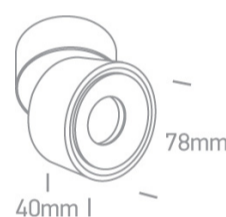

Downloads

Dimensions

Physical Specification

Item Group	13 Wall & Ceiling LED
Family	Adjustable Display Spots
Order Code	12108LA/W/W
Colour	White
Material	Aluminium
Shape	Circular
Height	40mm
Diameter	78mm
Surface Ceiling	Yes
Surface Wall	Yes
Indoor	Yes
Adjustable	2 Directions

3000K
600lm
75lm/W
90
25°

Packing Info

Box Length
Box Width
Box Height
Box Weight
Pcs/Carton
Barcode
HS Code

10,5cm
11cm
15,5cm
0.520kg
24
5291889058915
9405413990

Certification & Warranty

switch to
one light!