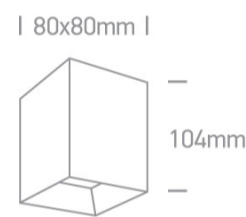

13 Wall & Ceiling LED>Dark Light Pro Square Cubes

12110HA/W/W

10W COB LED ceiling downlight, ideal for residential and commercial illumination.

Complete with non-dimmable LED driver.

Complies with standard EN60598-1 and any other specific standards.

Downloads

Dimensions

Physical Specification

Item Group	13 Wall & Ceiling LED
Family	Dark Light Pro Square Cubes
Order Code	12110HA/W/W
Colour	White
Material	Aluminium
Shape	Rectangular
Length	80mm
Width	80mm
Height	104mm
Surface Ceiling	Yes
Indoor	Yes
Adjustable	No