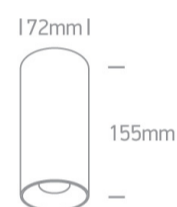

## 12115D/B/W

15W COB LED Cylinder, ideal for residential and commercial illumination.

Complete with non-dimmable LED driver.

Complies with standard EN60598-1 and any other specific standards.

Downloads

Dimensions

Physical Specification

Item Group	13 Wall & Ceiling LED
Family	LED Decorative Cylinders
Order Code	12115D/B/W
Colour	Black
Material	Aluminium + Plastic
Shape	Circular
Height	155mm
Diameter	72mm
Surface Ceiling	Yes
Indoor	Yes
Adjustable	No

### Illumination Data

Colour Temperature
Lumen Output
Light Efficiency
CRI
Beam Angle
Illumination Diagram

3000K
1200lm
80lm/W
80
45°

### Packing Info

Box Length
Box Width
Box Height
Box Weight
Pcs/Carton
Barcode
HS Code

8cm
8cm
16cm
0.520kg
24
5291889058748
9405413990

Warranty

3 Years

Weee Directive

Yes

switch to  
**one light!**