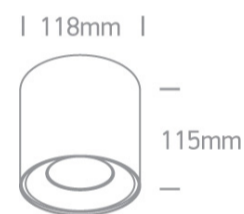

Downloads

Dimensions

Physical Specification

Item Group	13 Wall & Ceiling LED
Family	The COB LED Indoor Cylinders Aluminium
Order Code	12115LA/W/W
Colour	White
Material	Aluminium
Shape	Circular
Height	115mm
Diameter	118mm
Surface Wall	Yes
Indoor	Yes
Adjustable	No