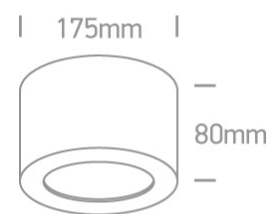

13 Wall & Ceiling LED > The Hidden Light Cylinders Range

12116FD/B/BS

16W LED Hidden Light Cylinders Range.

Complete with non-dimmable LED driver.

Complies with standard EN60598-1 and any other specific standards.

Downloads

Dimensions

Physical Specification

Item Group	13 Wall & Ceiling LED
Family	The Hidden Light Cylinders Range
Order Code	12116FD/B/BS
Colour	Black-Brass
Material	Die Cast
Shape	Circular
Height	80mm
Diameter	175mm
Surface Ceiling	Yes
Indoor	Yes
Adjustable	No

No
Plastic
KEGU

Illumination Data

Colour Temperature
Lumen Output
Light Efficiency
CRI
Illumination Diagram
Dark Light

3000K
800lm
50lm/W
80

Yes

Packing Info

Box Length
Box Width
Box Height
Box Weight
Pcs/Carton
Barcode
HS Code

18cm
18cm
8,5cm
0.795kg
20
5291889068464
9405413990

Certification & Warranty

switch to
one light!

one
LIGHT