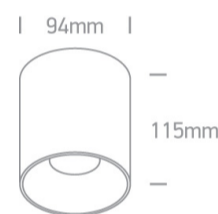

### Dimensions

### Physical Specification

Item Group	13 Wall & Ceiling LED
Family	The Retro Dark Light Cylinders
Order Code	12120Z/W/W
Colour	White
Material	Die Cast + Plastic
Shape	Circular
Height	115mm

Diameter	94mm
Surface Ceiling	Yes
Indoor	Yes
Adjustable	No

### Illumination Data

Colour Temperature	3000K
Lumen Output	1600lm
Light Efficiency	80lm/W
CRI	80
Beam Angle	45°
Illumination Diagram	
Dark Light	Yes

### Packing Info

Box Length	10,5cm
Box Width	10,5cm
Box Height	17,5cm
Box Weight	0.583kg
Pcs/Carton	24
Barcode	5291889059073
HS Code	9405409900

Warranty

3 Years

Weee Directive

Yes

switch to  
**one light!**