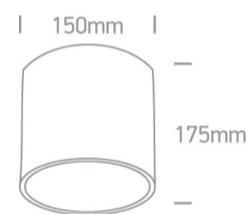

## 12140/G

75w PAR30 E27 Adjustable Ceiling Light.

Complies with standard EN60598-1 and any other specific standards.

### Dimensions

### Physical Specification

Item Group	12 Wall & Ceiling
Family	Adjustable Ceiling Lights
Order Code	12140/G
Colour	Grey
Material	Die Cast
Shape	Circular
Height	150mm

Diameter	175mm
Surface Ceiling	Yes
Indoor	Yes
Adjustable	2 Directions