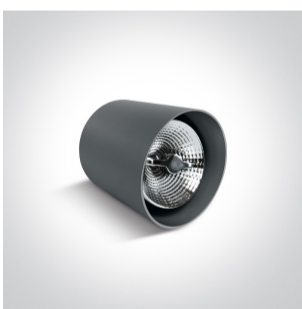

## 12140/G

75w PAR30 E27 Adjustable Ceiling Light.

Complies with standard EN60598-1 and any other specific standards.

### Physical Specification

Item Group	12 Wall & Ceiling
Family	Adjustable Ceiling Lights
Order Code	12140/G
Colour	Grey
Material	Die Cast
Shape	Circular
Height	150mm

Diameter	175mm
Surface Ceiling	Yes
Indoor	Yes
Adjustable	2 Directions